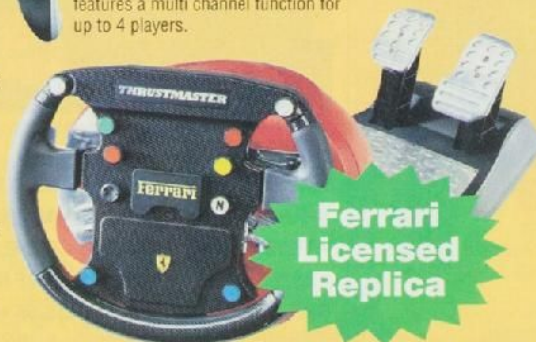

Ferrari Licensed Replica

H.O.T.A.S.

$599.00

Cat.No. 55X
Replica US Air Force F-16 joystick and throttle controller. Features full metal casing including base, handle & buttons. The 28 buttons & multiple hat switches are all programmable offering thousands of unique functions.