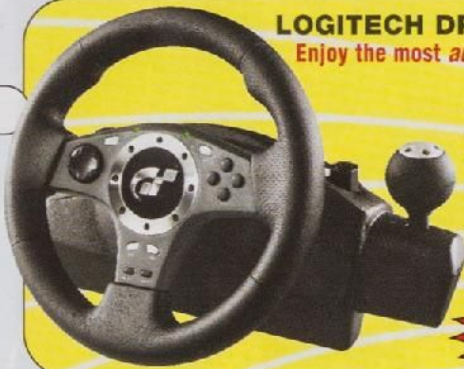

THE GREAT ESCAPE M15+
\$79.95

THE ITALIAN JOB G8+
\$79.95

RED FACTION II MA15+
\$49.95

COLIN MCRAE RALLY 3 G
\$39.95

4

LOGITECH DRIVING FORCE PRO

Enjoy the most authentic racing experience

- FEATURES:**
- 900° wheel rotation
 - Full rubber wheel
 - Sequential stick shifter
 - Ultra responsive brake and gas pedals
 - State of the art Force Feedback technology