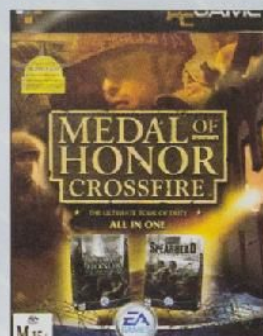

MEDAL OF HONOR CROSSFIRE M15+
$99.95