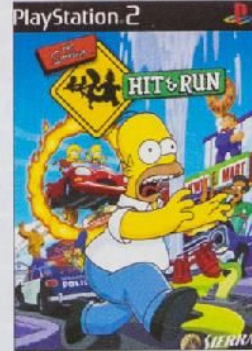

SIMPSONS HIT AND RUN G
$89.95

Homer is back again. This time he is investigating a mystery that will rock Springfield Since Who shot Mr Burns? An exciting new car platform game you must own.