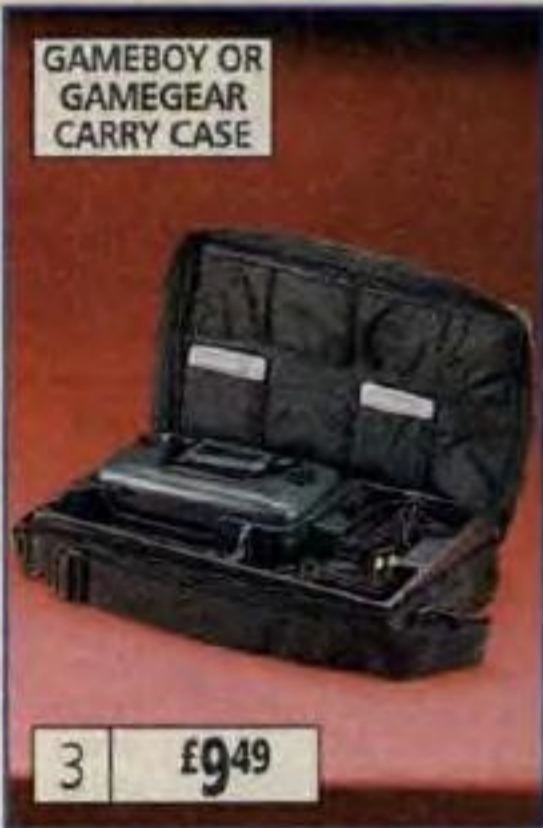

GAMEBOY OR GAMEGEAR CARRY CASE

3 £9.49