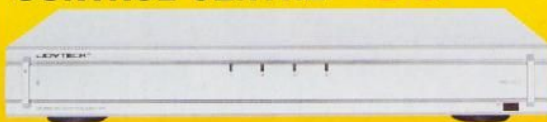

JOYTECH AV CONTROL CENTRE $89.95