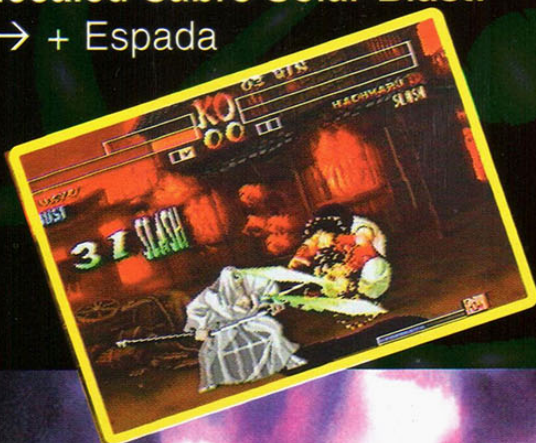

Concealed Sabre Snowfall Slash:

↓↙← + Espada

Concealed Sabre Swallow Swipe:

↙↓↘→ + Espada (no ar)

Concealed Sabre Haze Hack:

↓↘→ + Espada

Bust

Spider Thrust:

↓↙← + D

Concealed Sabre Snowfall Slash

Flash:

↓↙← + Espada

Concealed Sabre Solar Blast:

↓↘→ + Espada

GENJURO KIBAGAMI

Slash