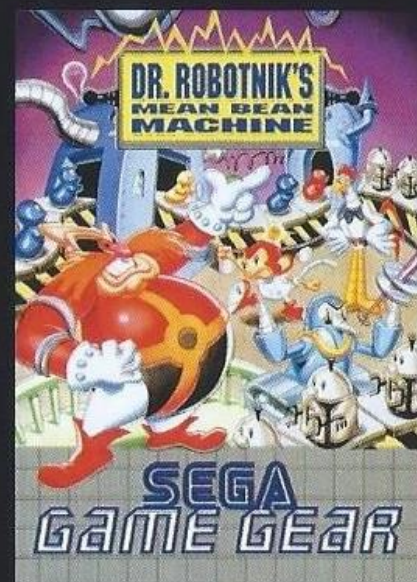

SONIC™ ORIGINS PLUS★

ARTBOOK

MILES

SONIC

KNUCKLES

The image is a vibrant, cartoon-style illustration of a tropical landscape. In the foreground, a green field is dotted with small flowers, including a prominent yellow sunflower and a purple one. To the left, a wooden post with green circular patterns stands on a small patch of grass. In the background, there are brown, jagged rock formations under a bright blue sky with fluffy white clouds. A large, stylized green leaf with a brown, spotted trunk is visible in the upper left corner. The title "SONIC THE HEDGEHOG" is centered in the middle of the image. "SONIC" is written in large, bold, blue letters with a yellow outline and a 3D effect. "THE HEDGEHOG" is written in smaller, bold, red letters with a blue outline and a 3D effect. A small "TM" trademark symbol is located to the right of "HEDGEHOG".

※当説明書は使用前に必ずお読みになり、いつでも見られるよう大切に保管してください。

GAME GEAR COVERS

REGIONAL REVERSIBLE COVERSHEETS

REGIONAL REVERSIBLE COVERSHEETS

THE COLLECTION WITH ATTITUDE!

Think fast, because the dude with a tupe is back and better than ever in Sonic Origins Plus! Dr. Eggman is up to his nefarious ways and it's up to Sonic and friends to teach him a lesson, now in pixel-perfect HD! Join Sonic the Hedgehog and speed through this can't-miss collection of classic games!

SUPER FUN!

Experience 4 classic remastered Sonic titles - Sonic the Hedgehog, Sonic CD, Sonic 2, and Sonic 3 & Knuckles! From the iconic Green Hill Zone to the treacherous Death Egg, you'll speed down memory lane to thwart the sinister plans of Dr. Eggman in polished widescreen high definition!