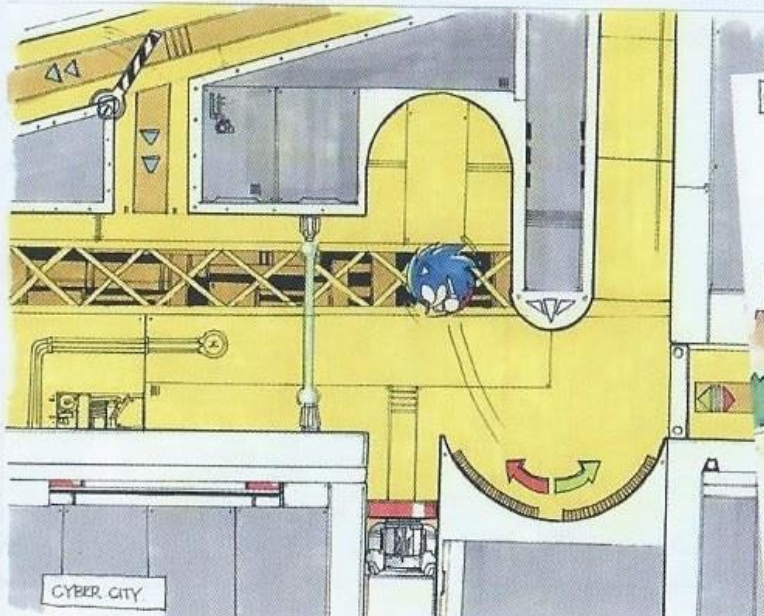

THE MOST FAMOUS HEDGEHOG

CLASSIC ARTWORK

CLASSIC ARTWORK

CONCEPT SKETCHES

The SEGA logo is centered on the page. It features the word "SEGA" in a bold, blue, stylized font with a white outline. A registered trademark symbol (®) is located to the upper right of the letter "A". The background is a gradient of blue and purple with various geometric patterns like circles, squares, and zig-zags.