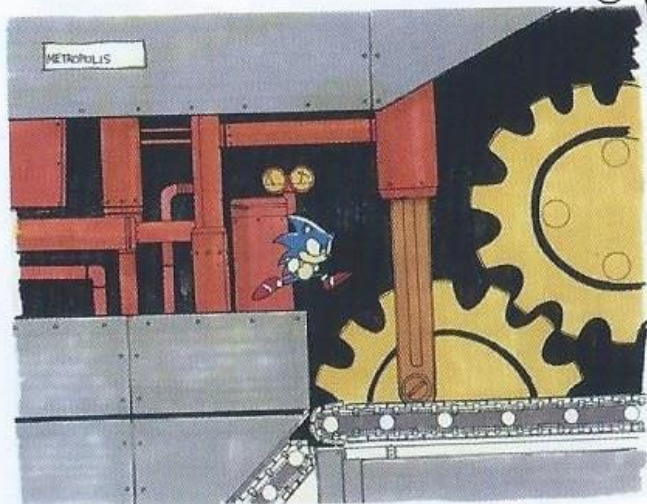

THE MOST FAMOUS HEDGEHOG

CLASSIC ARTWORK

CLASSIC ARTWORK

CONCEPT SKETCHES

The SEGA logo is centered on the page. It features the word "SEGA" in a bold, blue, stylized font with a white outline. A registered trademark symbol (®) is located to the upper right of the letter "A". The background is a gradient of blue and purple with various geometric patterns like circles, squares, and zig-zags.