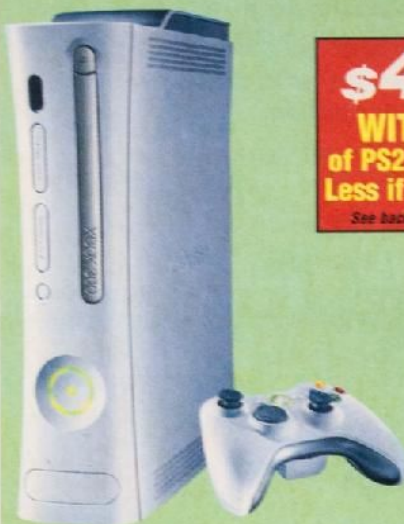

$499.95

WITH TRADE-IN of PS2 or Xbox console. Less if you trade games.

See back page for trade-in conditions

Pro Pack includes:

- XB360 Console
- 1 Wireless Controller
- HD AV Component Cable
- Silver Xbox Live Subscription
- Media Remote
- 20Gb Hard Drive

PlayStation®Portable