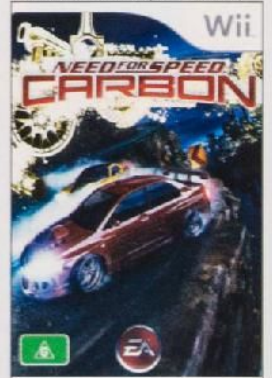

CARS G

Available on Multiple Formats