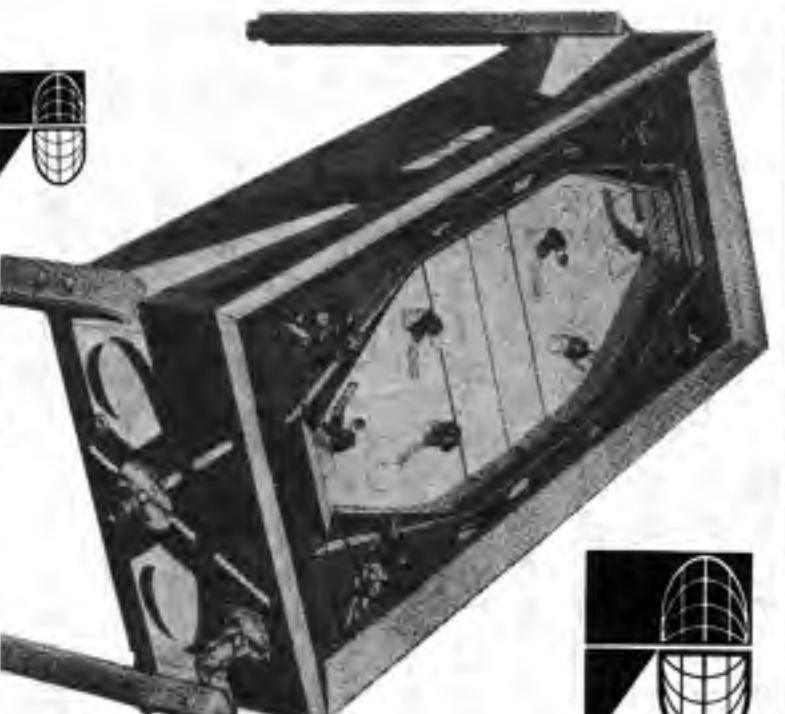

**No. 323 SP
UNITED TEAM HOCKEY TWO PLAYER**