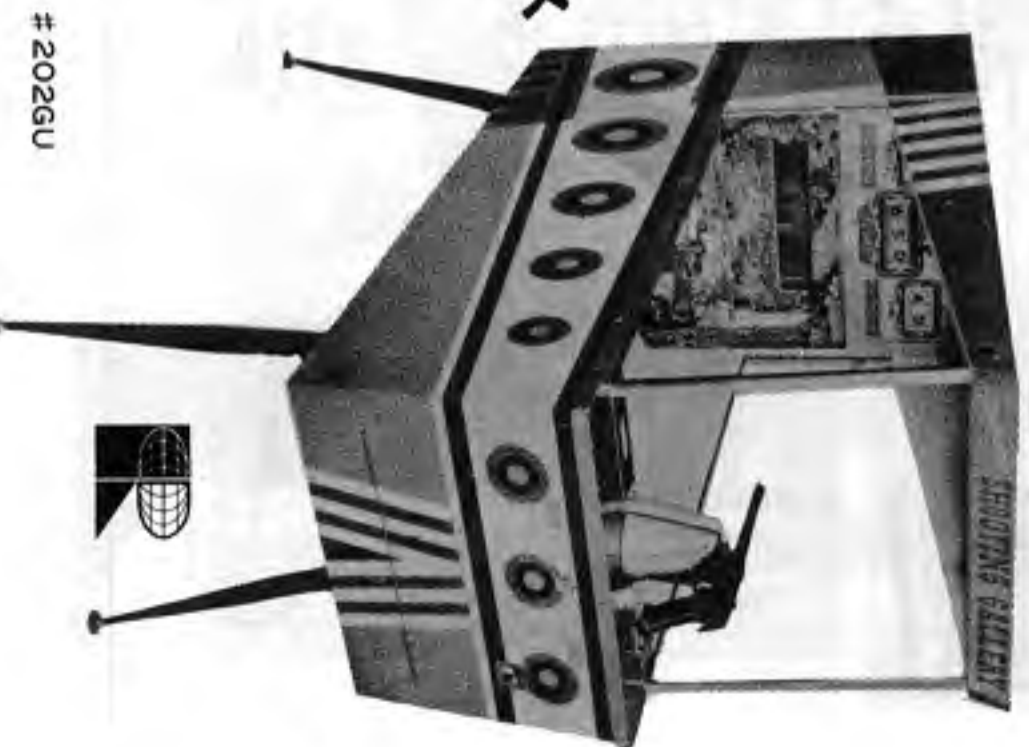

#202GU

BAZOOKA

A skill gun with novelty play. Shoots 2 1/4" rubber ball at targets—and then watch the action! Compact—26" W x 68" H x 39" Deep.