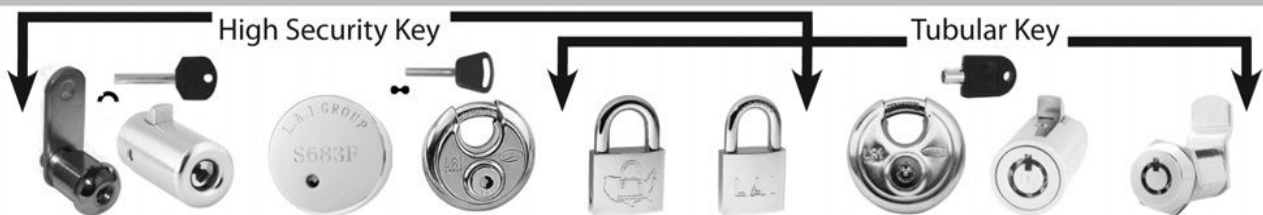

CHANGERS

AC 6000 \$2,195
 Rowe BC 3500 \$1,295

PRICES AND AVAILABILITY SUBJECT TO CHANGE

Lock America's Locks Guarantee Security Without Sacrificing Convenience!

Your choice, High Security or Tubular!

These locks will be assembled to the key style you select and the code is registered only to you.