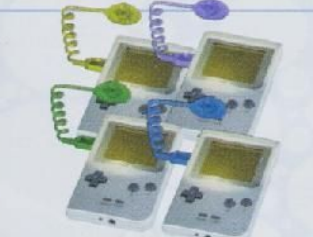

POKEMON TRADING CARD G
\$19.95
Cat. No. 3EAE

***MARIO TENNIS** G
\$44.95
Cat. No. 3EAF

TONY HAWK 2 G8+
\$44.95
Cat. No. 3EAG

GAMEBOY TRAVEL PACK
Includes: pouch & multi link cable.
\$19.95 each
Cat. No. 3EAI
VARIOUS COLOURS AVAIL.