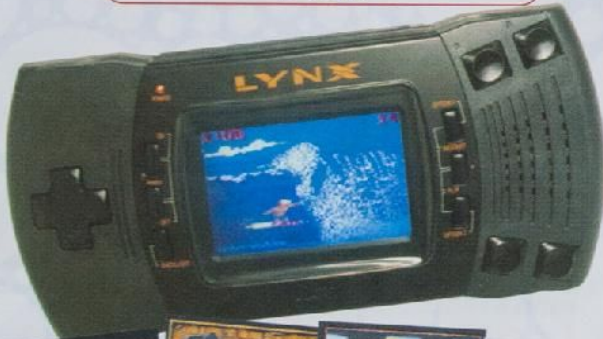

Cat.No. 5EV

PC-18 6 BUTTON CONTROLLER
\$19.95

Cat.No. 5EW

WINGMAN PRECISION GAMEPAD
\$29.95

Cat.No. 5EZ

Free Pre-owned Consoles

MEGADRIVE

FREE
MEGADRIVE
with purchase
of any two
games

\$14.95 each

IN STORE
PURCHASE ONLY
CARTRIDGES AND CONSOLE
ARE PRE-OWNED

MORE TITLES IN STORE

SUPER NINTENDO

FREE CONSOLE
FREE WATCH with
Purchase of Killer
Instinct game
(GAME & WATCH BRAND NEW,
CONSOLE PRE-OWNED)

\$29.95 each

Cat.No. 6EA

6

LYNX

FREE LYNX
CONSOLE with
purchase of any
two games

from **\$14.95**
EA

FOR COMPLETE RANGE VISIT OUR
INTERNET SITE

8 IN 1 CARTRIDGE BRAND NEW
GAMES CONSOLES PRE-OWNED.